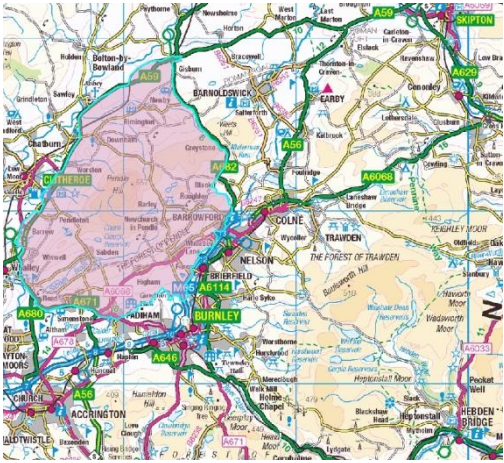

Pendle Hill Landscape Partnership area

Location within East Lancashire

LP Boundary and key towns