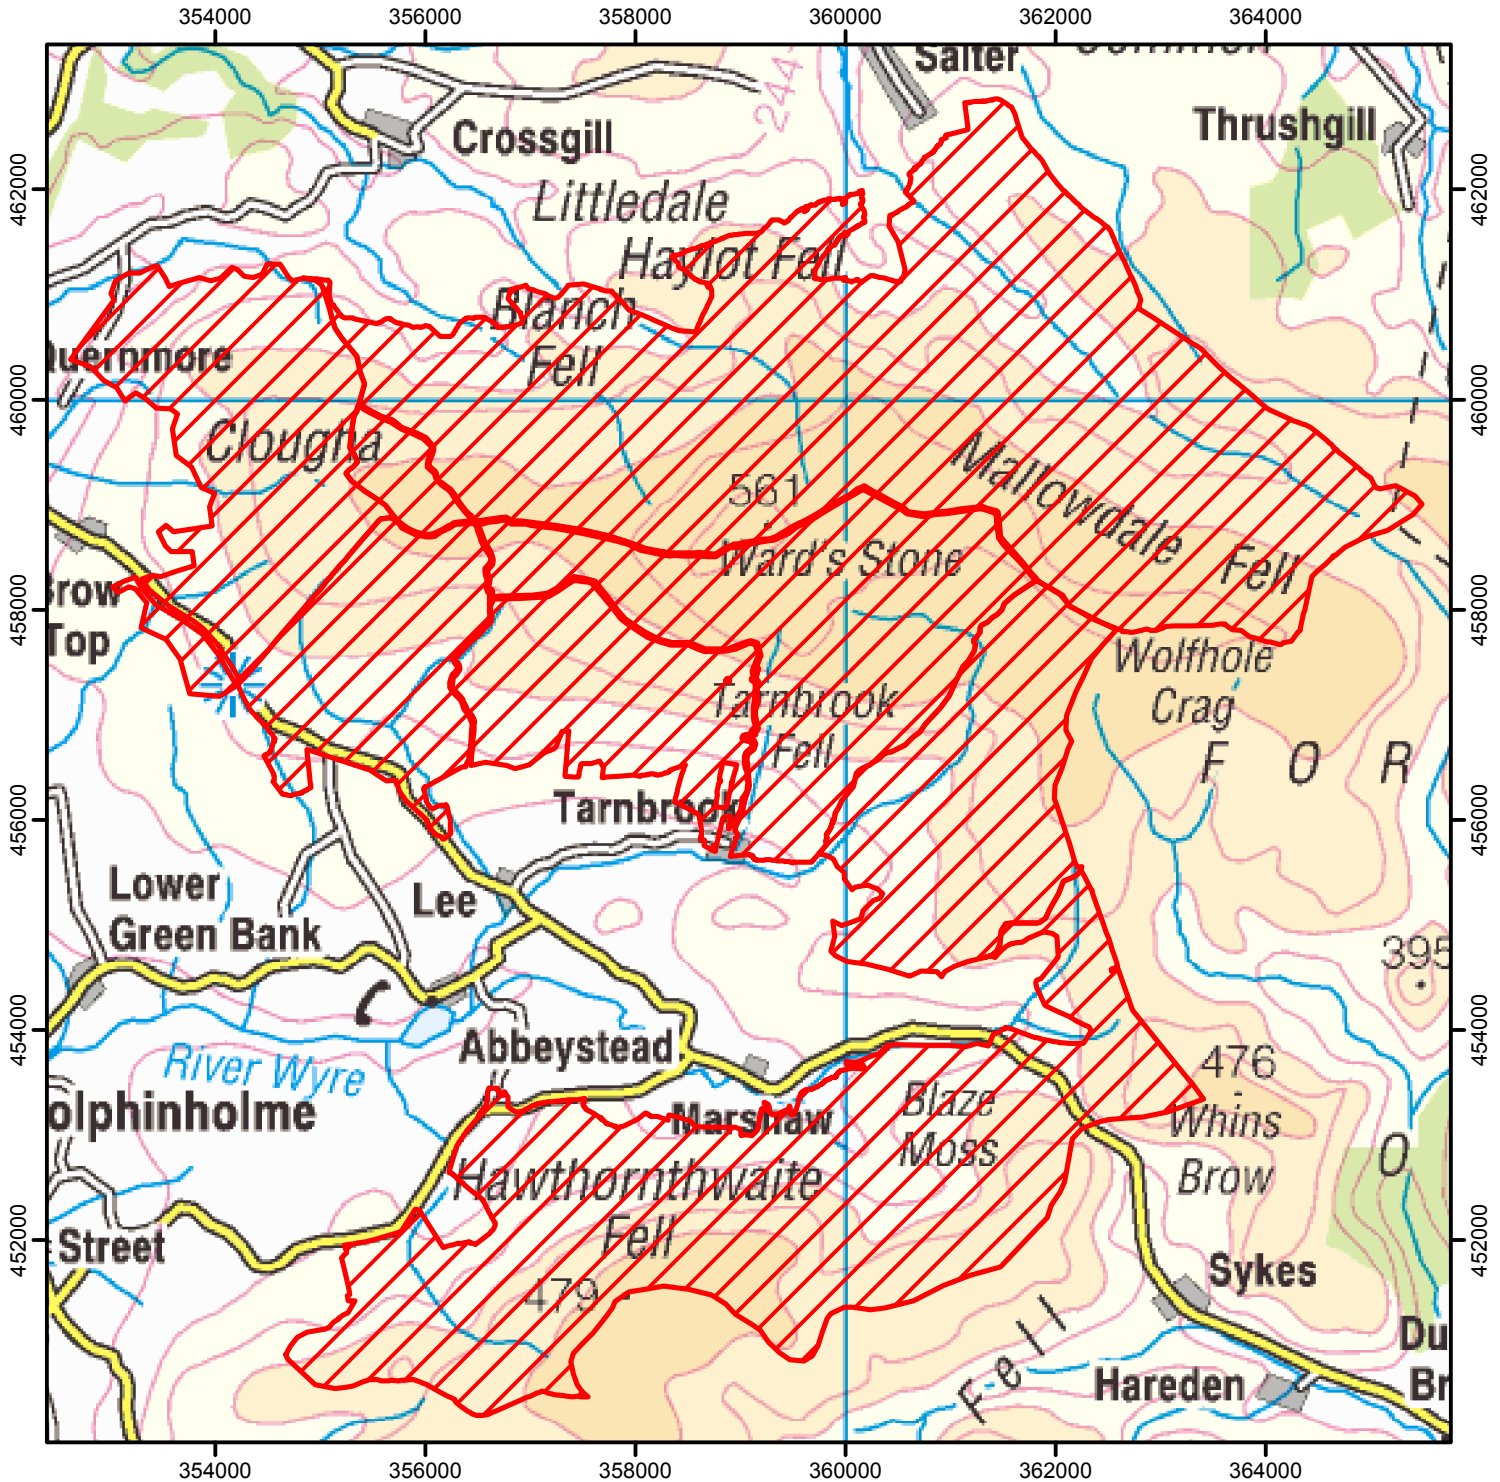

# TO PROTECT MOORLAND BIRDS

Dogs are not allowed on the open access land shown hatched below. This does not apply to registered assistance dogs and dogs kept under effective control on Public Rights of Way.

From: 22 December 2019 to 21 December 2024

Case Number: 2019058913

0 1,000 2,000 4,000 6,000 Metres

© Crown Copyright and database right 2019. Ordnance Survey 100022021

 Restricted Open Access Land

 Open Access Land

For more information call the Open Access Contact Centre on 0300 060 2091 or visit our website at [www.gov.uk/right-of-way-open-access-land/use-your-right-to-roam](http://www.gov.uk/right-of-way-open-access-land/use-your-right-to-roam)