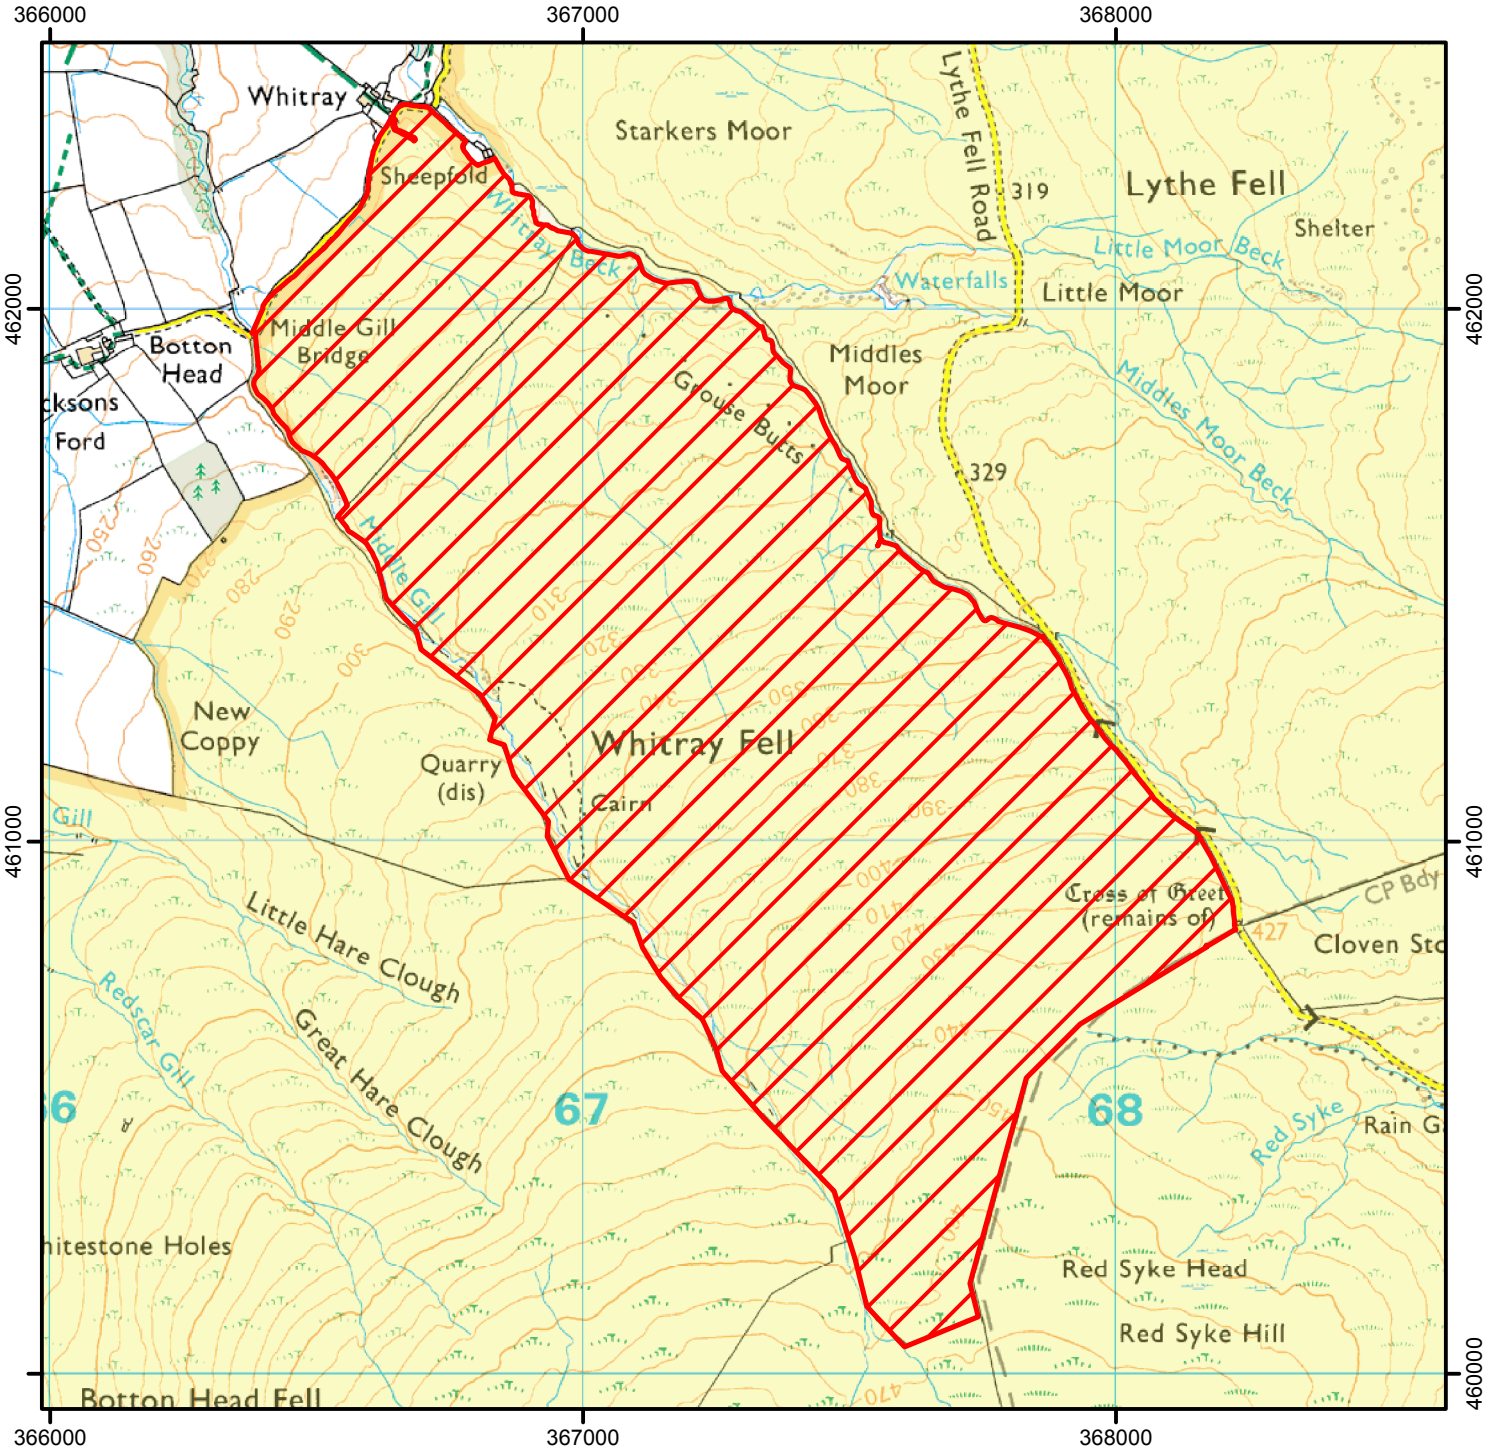

NO OPEN ACCESS

The open access land shown hatched on the map below is temporarily closed at the land manager's discretion. This does not affect Public Rights of Way

Closed 2019 : May 7th - 10th, 13th - 17th, 20th - 24th and 28th - 31st

June 3rd - 7th and 10th - 14th

Case Number: 2019048893

© Crown Copyright and database right 2019. Ordnance Survey 100022021

Restricted Open Access Land

Open Access Land

For more information call the Open Access Contact Centre on 0300 060 2091 or visit our website at www.gov.uk/right-of-way-open-access-land/use-your-right-to-roam