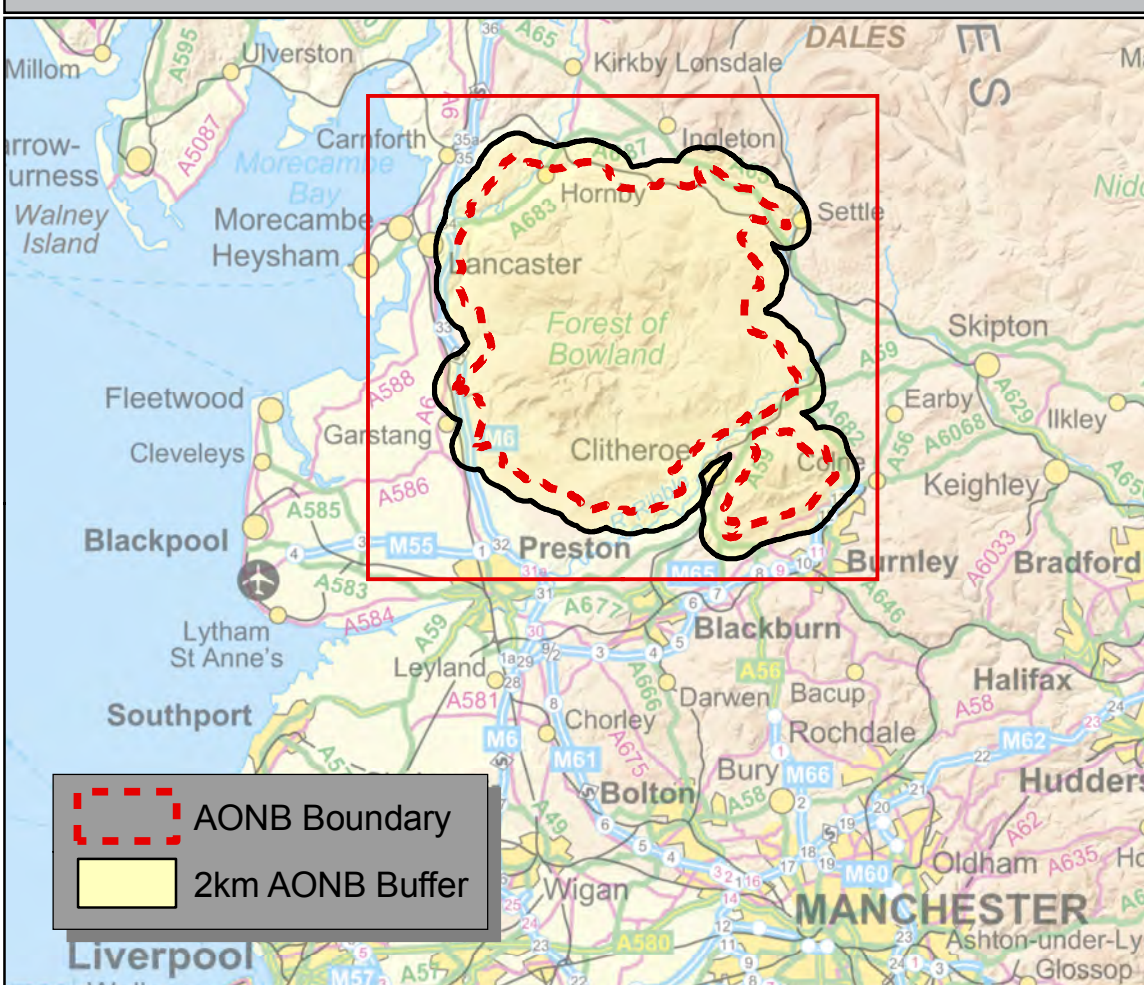

AONB Business Network

Lancashire Overview Map